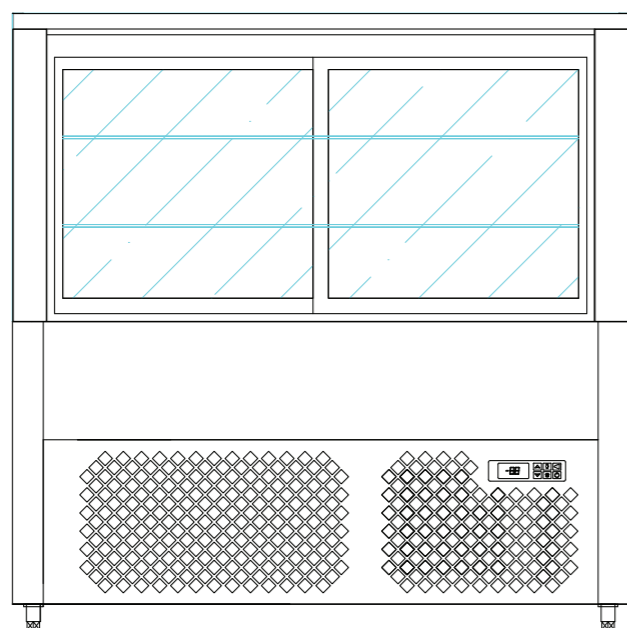

Ice Cream Display Freezers

冰淇淋櫃

展示你的人氣冰淇淋的首選展示櫃，配以超白玻璃，獨特的氣流循環設計以及電子數字板，助你輕鬆使用的同時有效監察故障表現。

An ideal freezer with ultra clear glass case to display your most popular ice cream, powered by a unique design for air movement and made easy-to-use with a clear digital display to monitor fail-safe performance

Sushi Display

壽司櫃

以時尚美觀的玻璃展示櫃展出你的壽司系列。配以LED燈光網國以及靜置冷卻系統，此展示櫃可突出你的食材新鮮度並同時保持一流的溫度控制。

Elegantly showcase your sushi with this contemporary-looking rectangular shaped glass showcase. Featuring a white LED strip lighting and a static cooling refrigeration system, this glass case delivers visually the freshness of your sushi while boasting superior temperature control.

Product Features 產品優點

- 外觀精美的玻璃展示櫃
- 單層超白玻璃，無不銹鋼邊框
- 頂前玻璃45°角接駁
- 暖白色LED燈帶
- 所有可見邊V-cut
- 玻璃趟門配不銹鋼門框
- 靜置冷卻保持食物的水分
- 最長8m的分體機組連接
- 需連接排水管
- 操作簡便的數字控制面板配搭故障提示系統
- 220v/50Hz
- Contemporary rectangular shaped double layer ultra clear glass case with heating film showcase
- Stainless steel frameless, single layer, ultra clear glass showcase
- 45 degree angled
- Warm white LED strip lighting
- All visible bends are V-cut
- Glass sliding doors with stainless steel frame on the operator's side
- Static cooling refrigeration system prevents drying out of the products
- Remote refrigeration system with maximum 8 meters pipe length connection
- Drain connection is required
- Digital controller for easy operation and fail-safe performance, featuring clear digital display
- 220v/50Hz

展示櫃系列

產品編碼 Product Code

1200-C-C3

1 2 3.1 3.2

1.1 Body Length 櫃身尺寸

2. Configuration 外形

- IC = Ice Cream Display 冰淇淋展示
- C = Cake Display 蛋糕展示
- S = Sushi Display 壽司展示

3.1 Temperature Range 溫度