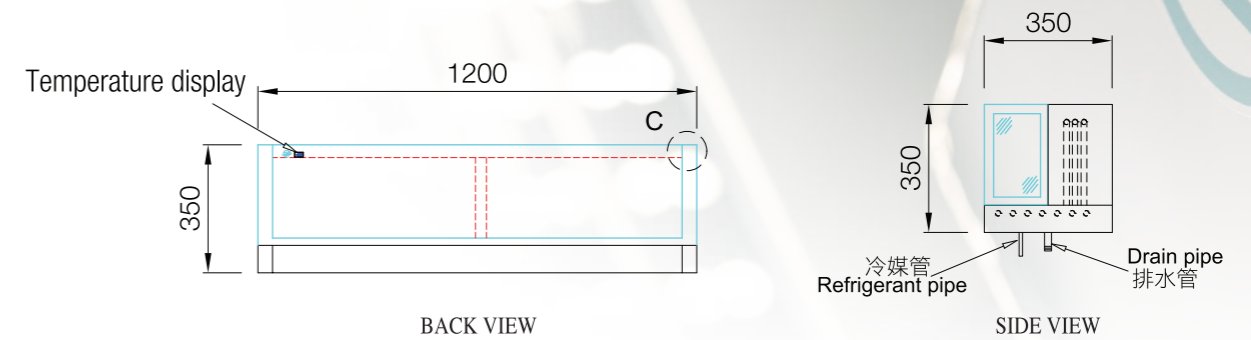

Alternative 備選

- 不同顏色和板材可選
- 經典珠寶櫃式設計
- V-Cut 可見邊位
- V-Cut 百葉
- 趟門可做雙層發熱玻璃
- 經典珠寶櫃式設計
- 220v/60Hz
- Different colors and finishes
- Classic jewelry design
- V-cut for all visible bends
- V-cut louver
- Optional double layer glasses with heated film sliding doors
- 220v/60Hz

Product Features 產品優點

- 外觀精美的玻璃展示櫃
- 單層超白玻璃，無不銹鋼邊框
- 頂前玻璃45°角接駁
- 暖白色LED燈帶
- 所有可見邊V-cut
- 玻璃趟門配不銹鋼門框
- 靜置冷卻保持食物的水分
- 最長8m的分體機組連接
- 需連接排水管
- 操作簡便的數字控制面板配搭故障提示系統
- 220v/50Hz
- Contemporary rectangular shaped double layer ultra clear glass case with heating film showcase
- Stainless steel frameless, single layer, ultra clear glass showcase
- 45 degree angled
- Warm white LED strip lighting
- All visible bends are V-cut
- Glass sliding doors with stainless steel frame on the operator's side
- Static cooling refrigeration system prevents drying out of the products
- Remote refrigeration system with maximum 8 meters pipe length connection
- Drain connection is required
- Digital controller for easy operation and fail-safe performance, featuring clear digital display
- 220v/50Hz

SUSHI DISPLAY 壽司展示櫃

Model No.	1200-S-C3	1500-S-C3	1800-S-C3
Temp Range (°C) 溫度 (°C)	+2~+8	+2~+8	+2~+8
External Dimension (mm) 外尺寸 (毫米)			
Width 寬度	1200	1500	1800
Depth 深度	350	350	350
Height 高度	350	350	350
Display Base Dimension (mm) 展示部分尺寸 (毫米)			
Base 底:			
Width 寬度	1150	1450	1750
Depth 深度	288	288	288
Power Supply 電壓 220V/50HZ/1PH			
Power Input (amps) 電源輸入 (安培)			
Start up(amps) 啟動時需輸入的電 (安培)	4	4.8	5.3
Running (amps) 運行時需輸入的電 (安培)	2.6	3.2	3.5
Rating Power (watts) 功率 (瓦特)	500	680	760
Condensing Unit (HP) 機組 (匹)	1/3	1/2	3/4
Condensing Unit Size with Housing (mm) 機組尺寸 (毫米)			
Width 寬度	530	530	530
Depth 深度	350	350	350
Height 高度	335	335	335
Max.pipe length work (m) 最長電線長度 (米)	2.5	2.5	2.5
Refrigerant 制冷劑	R134a	R134a	R134a