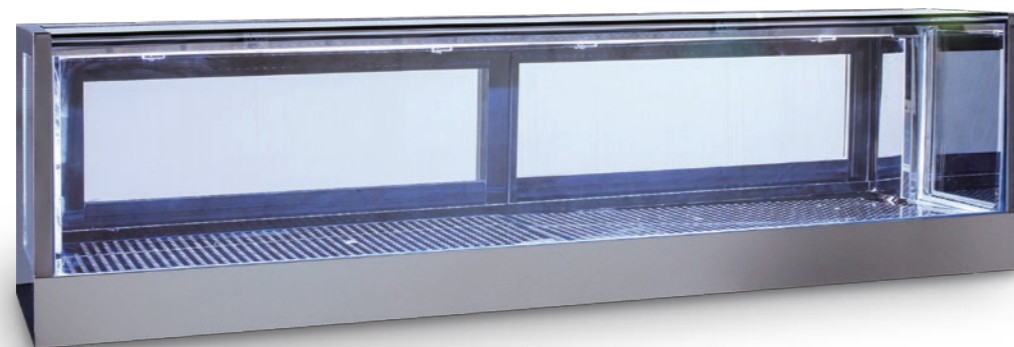

Ice Cream Display Freezers

冰淇淋櫃

展示你的人氣冰淇淋的首選展示櫃，配以超白玻璃，獨特的氣流循環設計以及電子數字板，助你輕鬆使用的同時有效監察故障表現。

An ideal freezer with ultra clear glass case to display your most popular ice cream, powered by a unique design for air movement and made easy-to-use with a clear digital display to monitor fail-safe performance

Cake Display

蛋糕櫃

此展示櫃以出色的循環氣流設計防止食物變乾，確保你的糕餅美點於外觀及狀態上保持出色的品質。同時配備自動除霜及高效風冷循環系統。

This series utilizes an export design for air movement to prevent food drying with an ultimate aim of displaying your delicious bakery treats in a good taste and in style. Other helpful features include automatic defrostation and an efficient forced air cooling system.

Sushi Display

壽司櫃

以時尚美觀的玻璃展示櫃展出你的壽司系列。配以LED燈光網國以及靜置冷卻系統，此展示櫃可突出你的食材新鮮度並同時保持一流的溫度控制。

Elegantly showcase your sushi with this contemporary-looking rectangular shaped glass showcase. Featuring a white LED strip lighting and a static cooling refrigeration system, this glass case delivers visually the freshness of your sushi while boasting superior temperature control.

Product Features 產品優點

- 外觀精美的玻璃展示櫃
- 單層超白玻璃，無不銹鋼邊框
- 頂前玻璃45°角接駁
- 暖白色LED燈帶
- 所有可見邊V-cut
- 玻璃趟門配不銹鋼門框
- 靜置冷卻保持食物的水分
- 最長8m的分體機組連接
- 需連接排水管
- 操作簡便的數字控制面板配搭故障提示系統
- 220v/50Hz
- Contemporary rectangular shaped double layer ultra clear glass case with heating film showcase
- Stainless steel frameless, single layer, ultra clear glass showcase
- 45 degree angled
- Warm white LED strip lighting
- All visible bends are V-cut
- Glass sliding doors with stainless steel frame on the operator's side
- Static cooling refrigeration system prevents drying out of the products
- Remote refrigeration system with maximum 8 meters pipe length connection
- Drain connection is required
- Digital controller for easy operation and fail-safe performance, featuring clear digital display
- 220v/50Hz