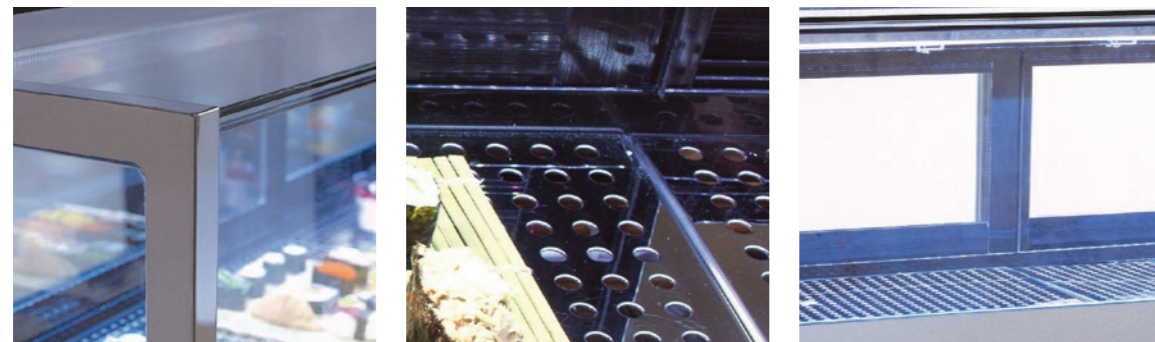

Ice Cream Display Freezers

冰淇淋櫃

展示你的人氣冰淇淋的首選展示櫃，配以超白玻璃，獨特的氣流循環設計以及電子數字板，助你輕鬆使用的同時有效監察故障表現。

An ideal freezer with ultra clear glass case to display your most popular ice cream, powered by a unique design for air movement and made easy-to-use with a clear digital display to monitor fail-safe performance

Cake Display

蛋糕櫃

此展示櫃以出色的循環氣流設計防止食物變乾，確保你的糕餅美點於外觀及狀態上保持出色的品質。同時配備自動除霜及高效風冷循環系統。

This series utilizes an export design for air movement to prevent food drying with an ultimate aim of displaying your delicious bakery treats in a good taste and in style. Other helpful features include automatic defrostation and an efficient forced air cooling system.

Sushi Display

壽司櫃

以時尚美觀的玻璃展示櫃展出你的壽司系列。配以LED燈光網國以及靜置冷卻系統，此展示櫃可突出你的食材新鮮度並同時保持一流的溫度控制。

Elegantly showcase your sushi with this contemporary-looking rectangular shaped glass showcase. Featuring a white LED strip lighting and a static cooling refrigeration system, this glass case delivers visually the freshness of your sushi while boasting superior temperature control.

Product Features 產品優點

- 外觀精美的玻璃展示櫃
- 單層超白玻璃，無不銹鋼邊框
- 頂前玻璃45°角接駁
- 暖白色LED燈帶
- 所有可見邊V-cut
- 玻璃趟門配不銹鋼門框
- 靜置冷卻保持食物的水分
- 最長8m的分體機組連接
- 需連接排水管
- 操作簡便的數字控制面板配搭故障提示系統
- 220v/50Hz
- Contemporary rectangular shaped double layer ultra clear glass case with heating film showcase
- Stainless steel frameless, single layer, ultra clear glass showcase
- 45 degree angled
- Warm white LED strip lighting
- All visible bends are V-cut
- Glass sliding doors with stainless steel frame on the operator's side
- Static cooling refrigeration system prevents drying out of the products
- Remote refrigeration system with maximum 8 meters pipe length connection
- Drain connection is required
- Digital controller for easy operation and fail-safe performance, featuring clear digital display
- 220v/50Hz